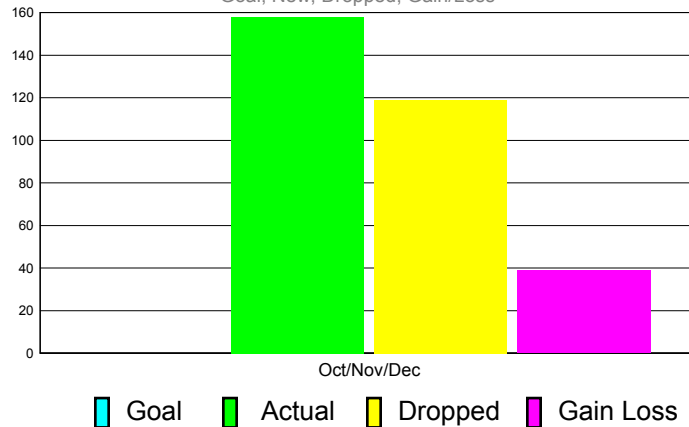

Membership Results 2011-2012

Goal, New, Dropped, Gain/Loss